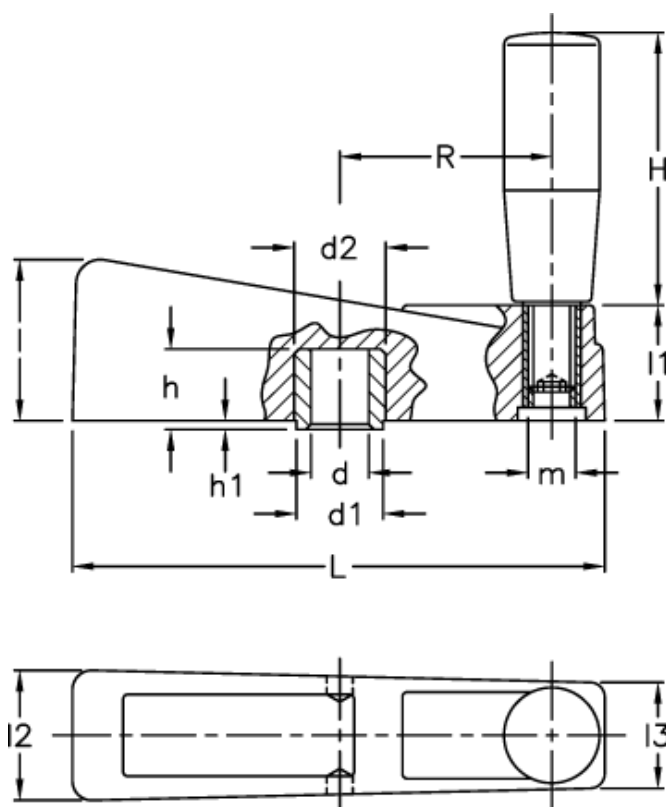

Article number: 2301038401  
Description: E+G Crank handle  
ME.140

## Measures

|      |       |    |       |
|------|-------|----|-------|
| d1   | = 18  | l1 | = 26  |
| d2   | = 19  | l2 | = 30  |
| d H7 | = 12  | l3 | = 24  |
| H    | = 80  | m  | = M10 |
| h    | = 18  | R  | = 57  |
| h1   | = 1.5 |    |       |
| l    | = 37  |    |       |
| L    | = 140 |    |       |